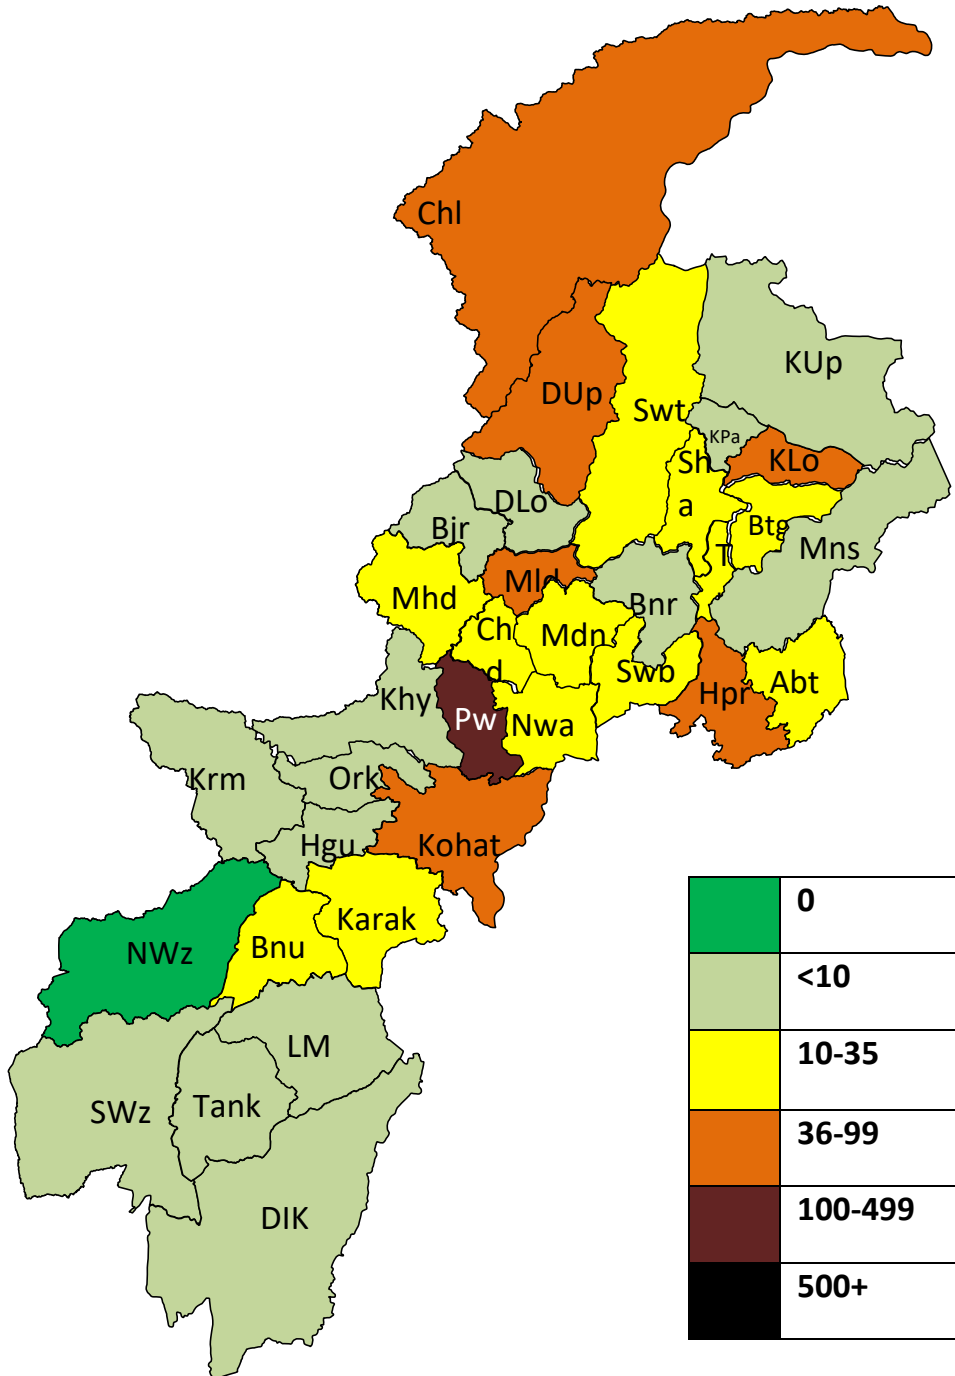

Khyber Pakhtunkhwa Corona Virus COVID19 Daily Update 12 September 2020

1. Snapshot figures for the day¹

791

Total Active Cases²

36942

Total Cases

1257

Total Deaths

34894

Total Recovered

80

New Cases
Today

01

New Deaths
Today

29

New Recoveries
Today

1. Figures up to 12 Midnight on the 11th of September
2. Active cases = total cases till now – deaths – recoveries

Khyber Pakhtunkhwa Corona Virus COVID19 Daily Update 12 September 2020

2. Provincial Heatmap

Map colored by active cases

**Khyber
Pakhtunkhwa
Corona Virus
COVID19
Daily Update
12 September 2020**

District	Cases		Deaths		Recoveries	Active Cases
	Total	24 hrs	Total	24 hrs		
Total	36942	80	1257	1	34894	791